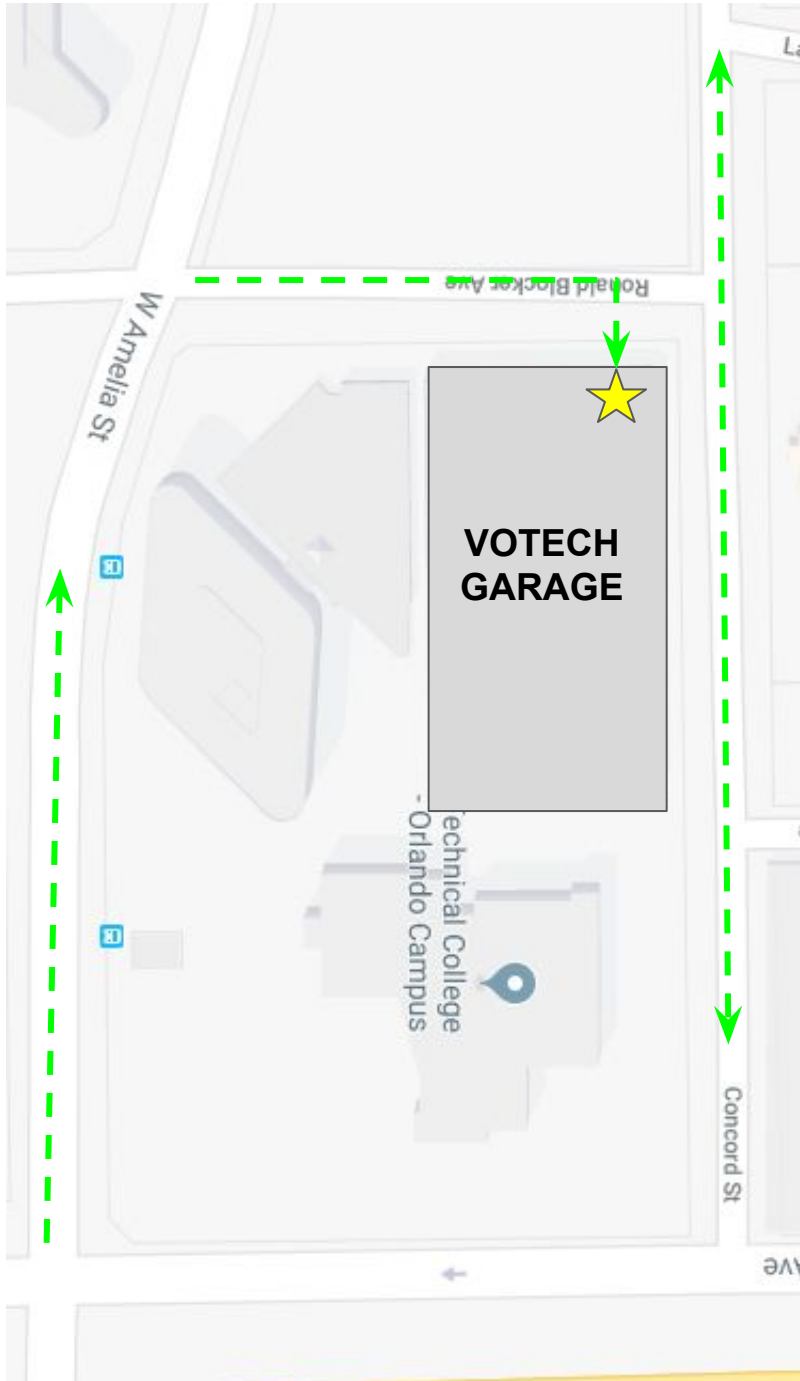

LOCATION: VOTECH Garage, 565 Ronald Blocker Ave, Orlando FL 32801

FROM THE NORTH:

- I-4 west, take exit 84 for US-17/US-92/FL-50
- Go south over US-17/US-92/FL-50 to N. Hughey Ave
- Turn RIGHT onto Concord St
- Turn LEFT onto Ronald Blocker Ave
- Garage entrance is on the LEFT

FROM THE SOUTH:

- I-4 east, take exit 83A toward Amelia St/Centroplex/US-17/US-92/FL-50
- Use the left lane to merge onto N Garland Ave
- Turn LEFT onto W Amelia St
- Turn RIGHT onto Ronald Blocker Ave
- Garage entrance is on the RIGHT

FROM THE EAST:

- West on Colonial Dr (SR 50) to Lake Dot Cir turn LEFT
- Turn LEFT on Concord St
- Turn RIGHT on Ronald Blocker Ave
- Garage entrance is on the LEFT

FROM THE WEST:

- East on Colonial Dr (SR 50) to N Parramore Ave turn RIGHT
- Turn LEFT on Concord St
- Turn RIGHT on Ronald Blocker Ave
- Garage entrance is on the LEFT