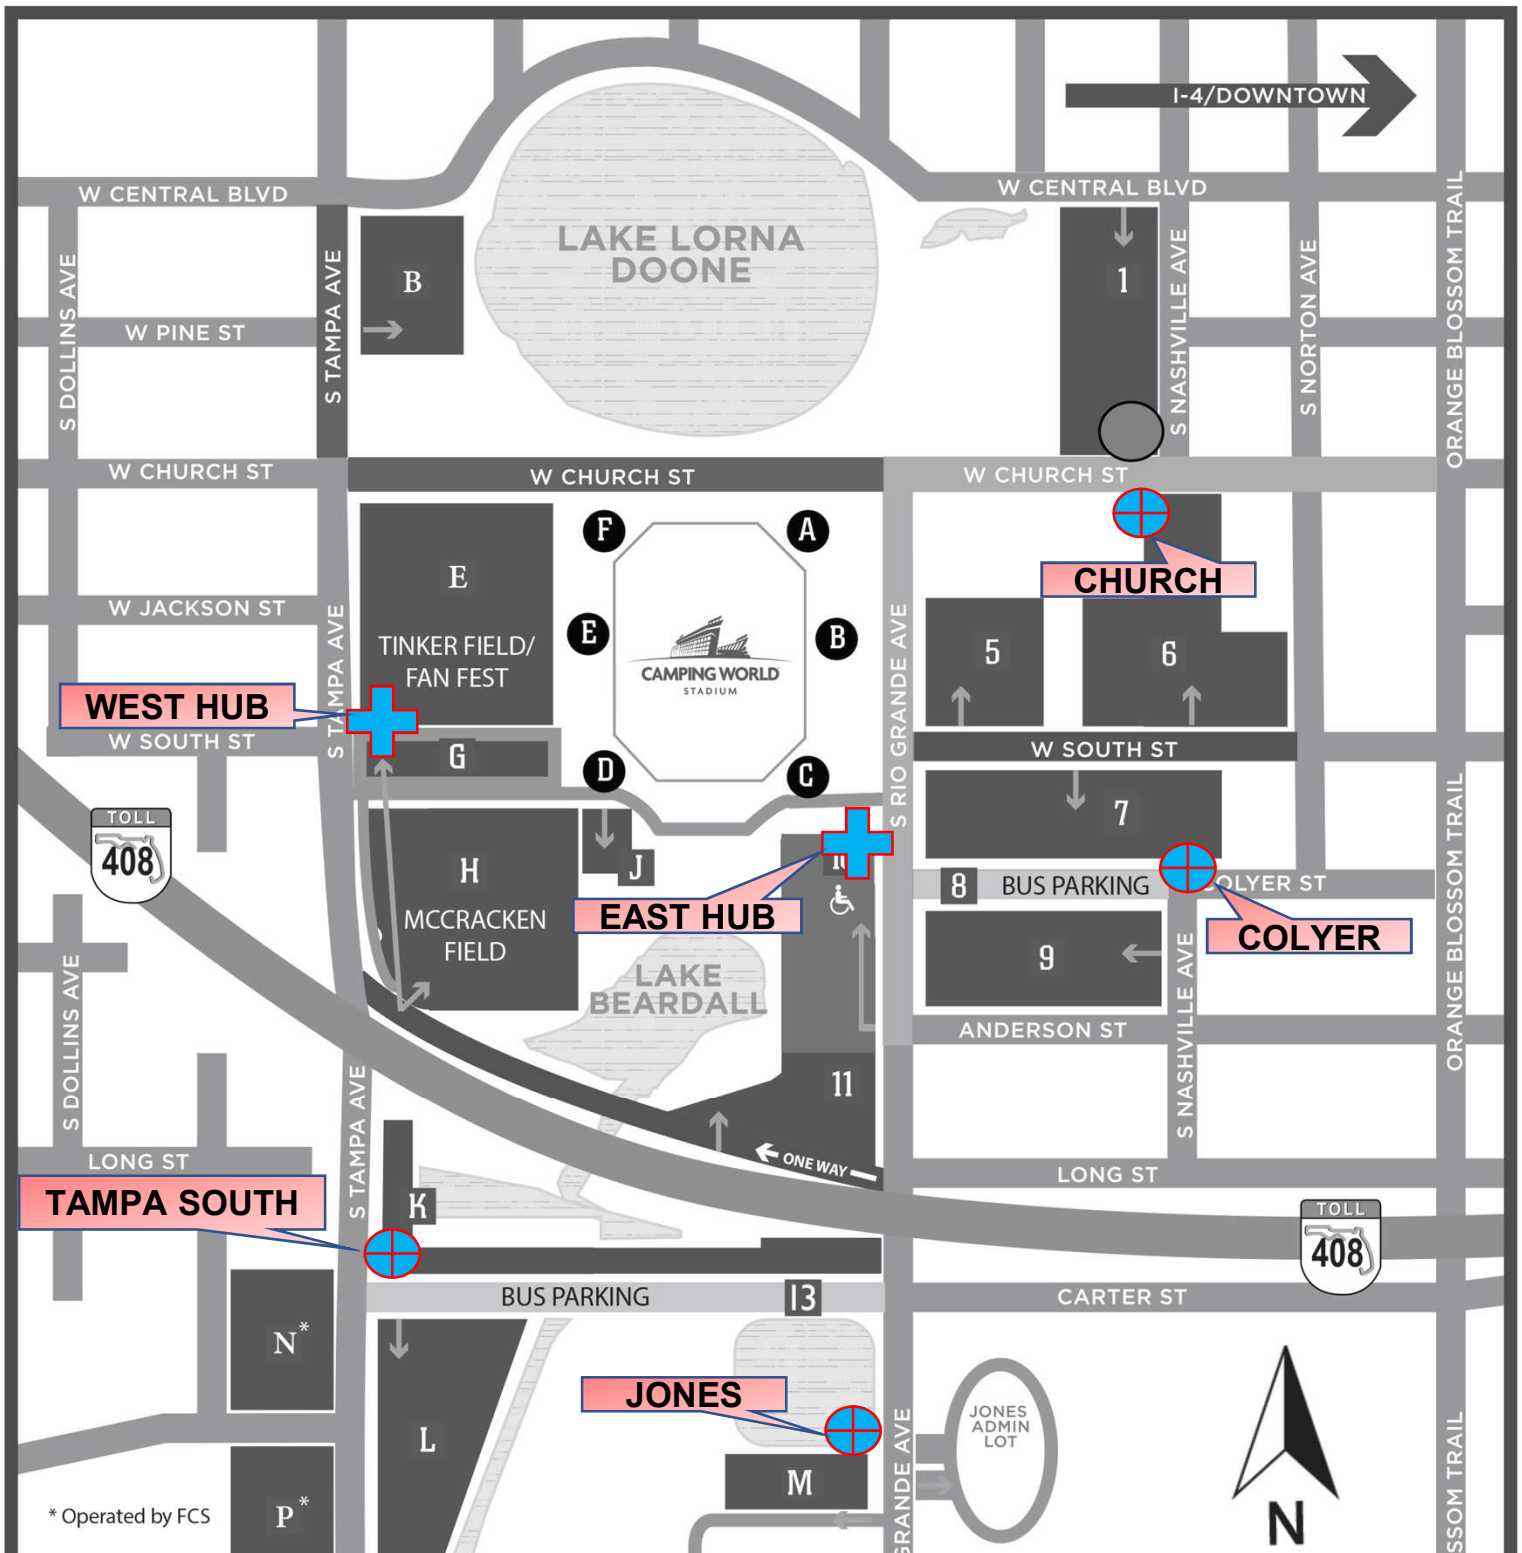

# FLORIDA BLUE FLORIDA CLASSIC 2019

## LOCATIONS & SCHEDULE

**MOBILITY Courtesy Cart Service**  
 11:30 am – 1:30 pm  
**ONLY Transfer to Fanfest**

1:30pm – 3:30 pm  
 Transfer to Gates or Fanfest

**MAIN MOBILITY HUB**  
 with wheelchair assist to Gate

**\*\*No Courtesy Cart Service for 30 minutes after the game.**